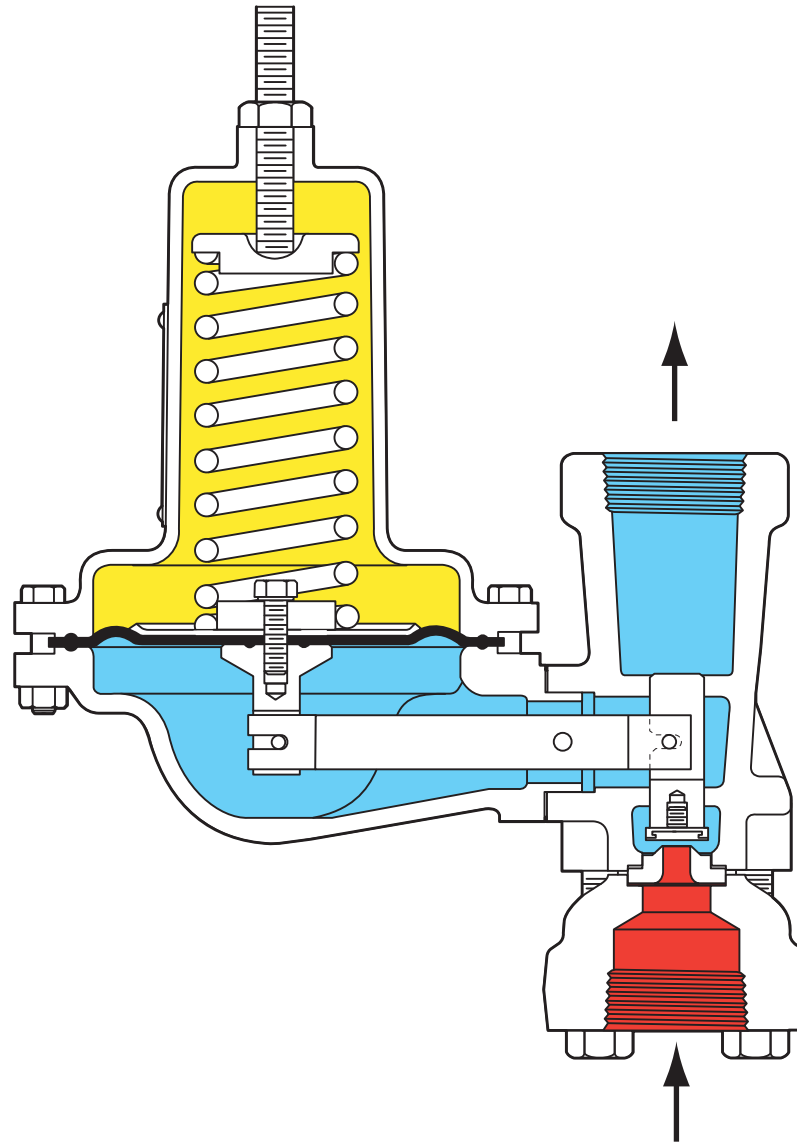

# Type 630 Commercial / Industrial Regulators

- INLET PRESSURE
- OUTLET PRESSURE
- ATMOSPHERIC PRESSURE