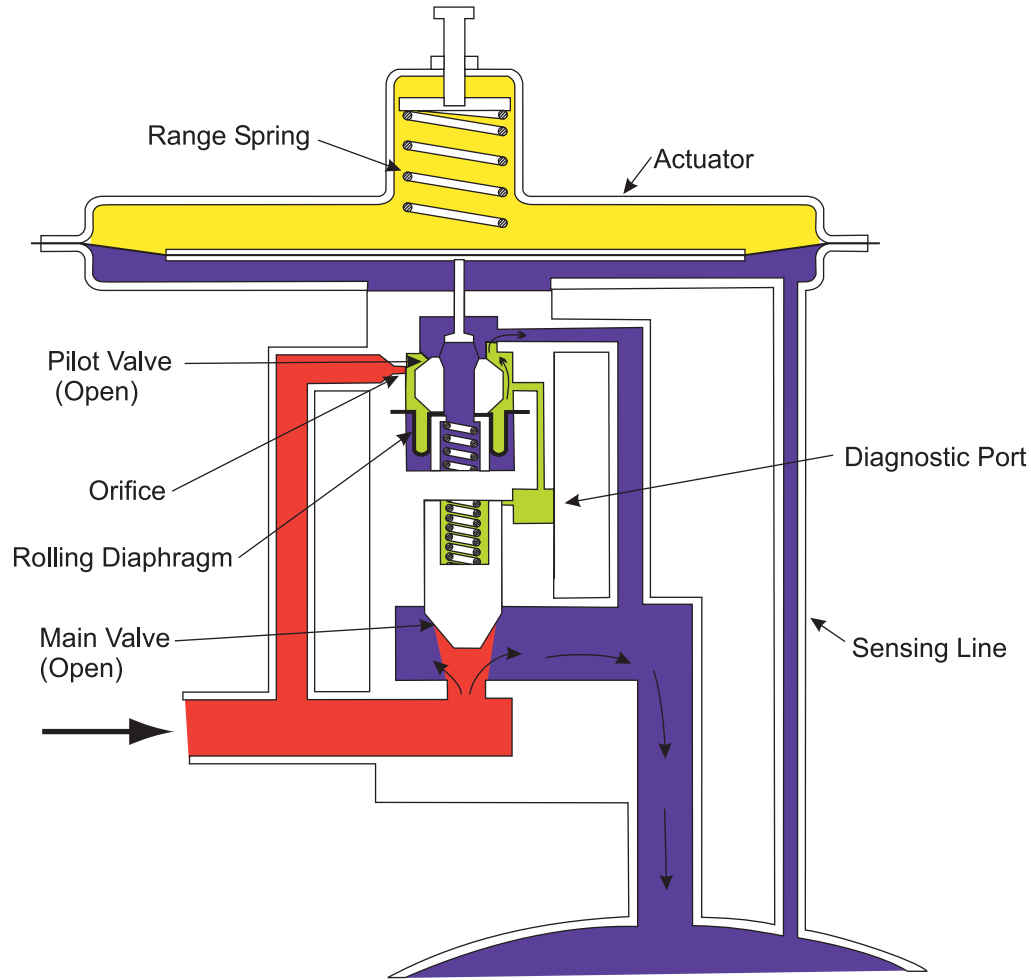

Type ACE95

- OUTLET PRESSURE
- TANK PRESSURE
- ATMOSPHERIC PRESSURE
- INLET BLEED PRESSURE

Open Pilot

E0005