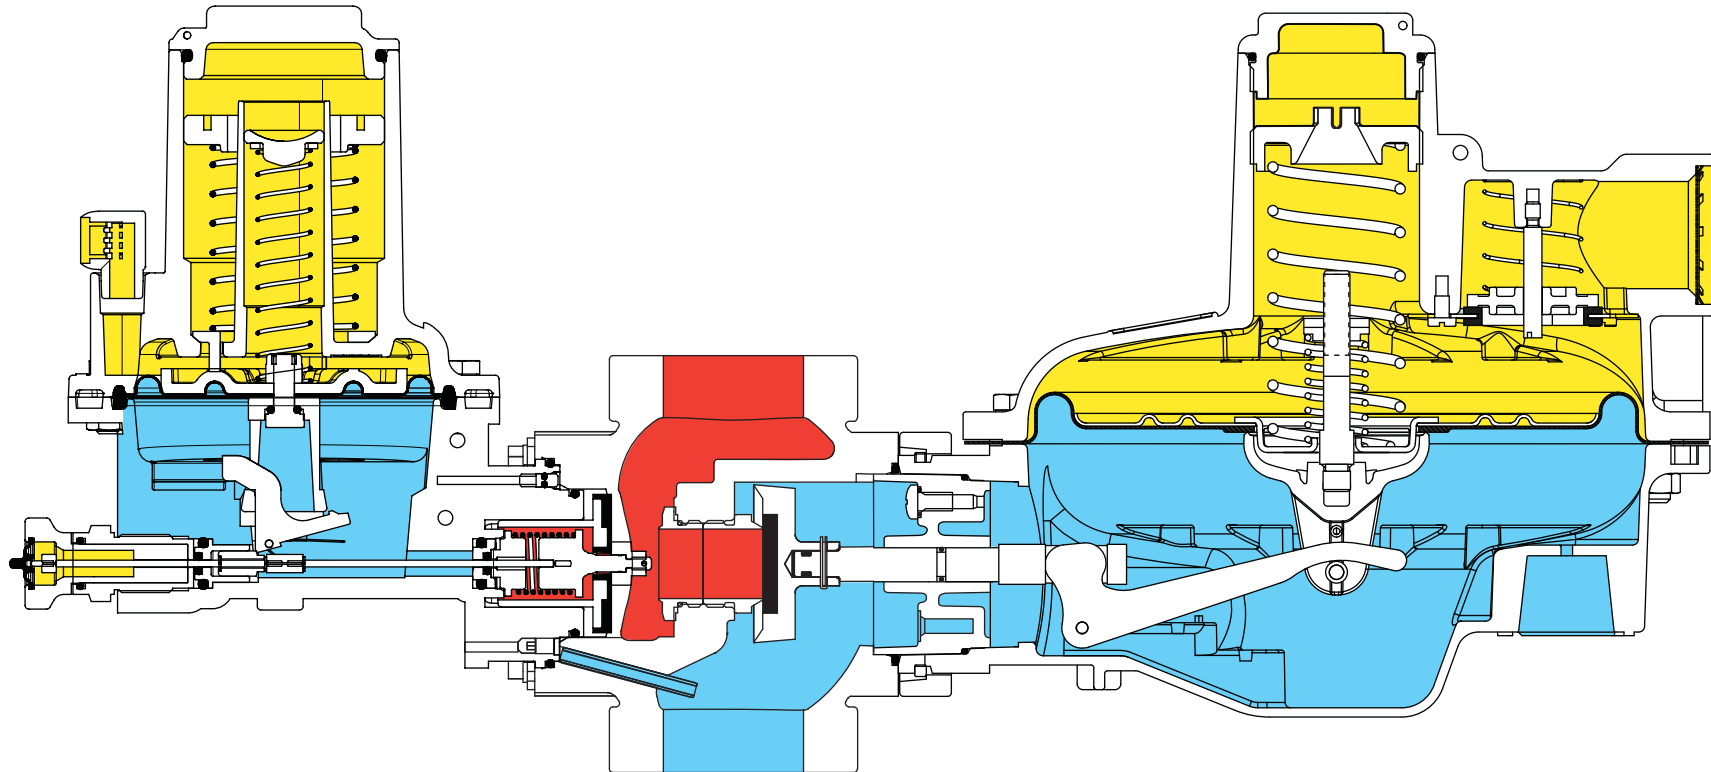

Type CS404ET with Slam-Shut Module, External Pressure Registration and Token Relief

- INLET PRESSURE
- OUTLET PRESSURE
- ATMOSPHERIC PRESSURE