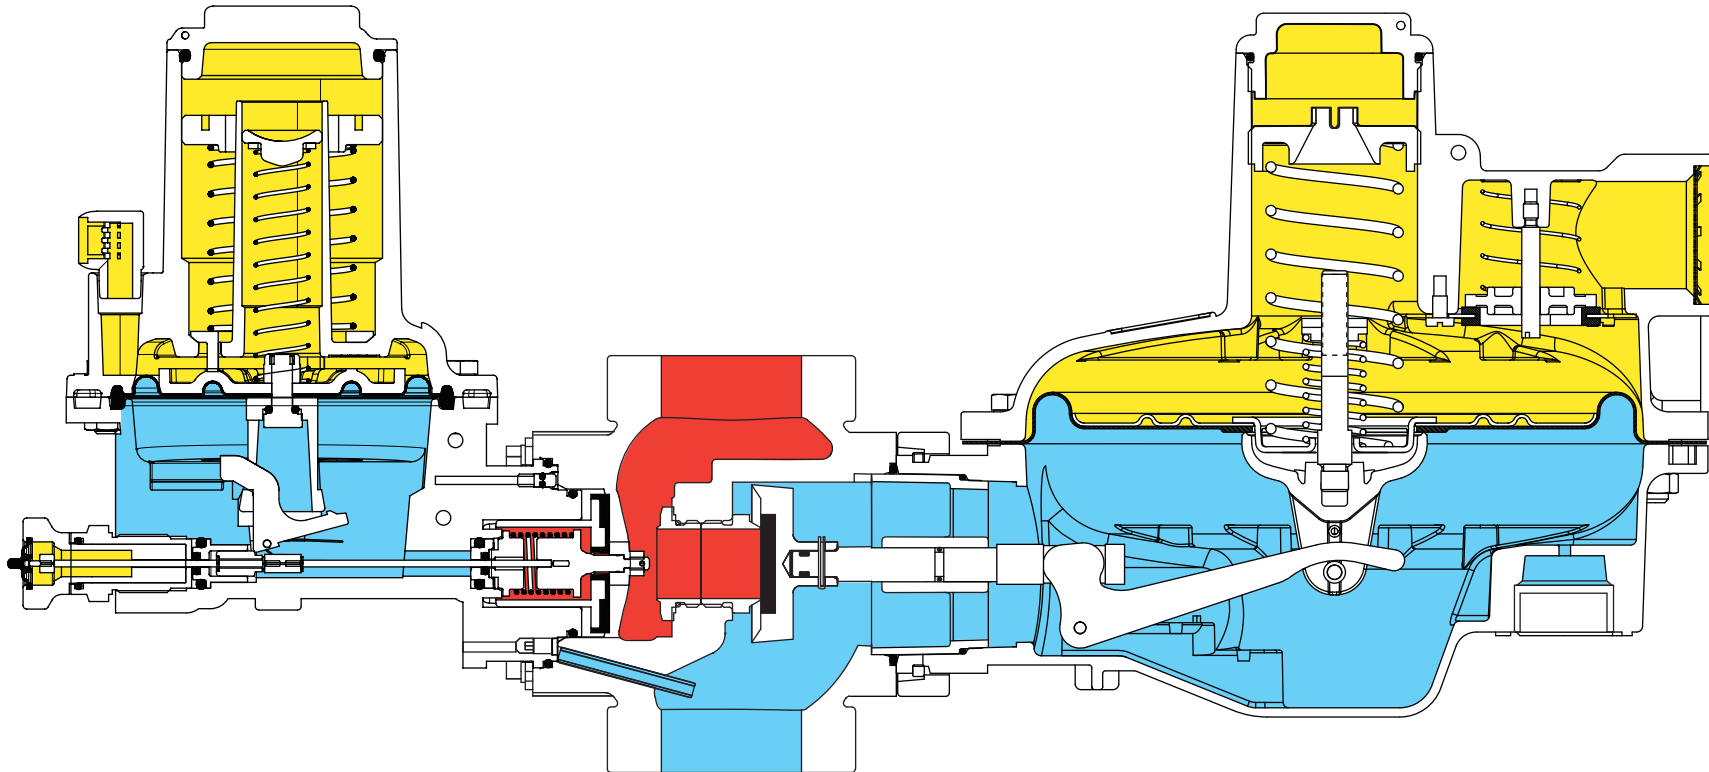

Type CS404IT Regulator with Token Relief

- INLET PRESSURE
- OUTLET PRESSURE
- ATMOSPHERIC PRESSURE