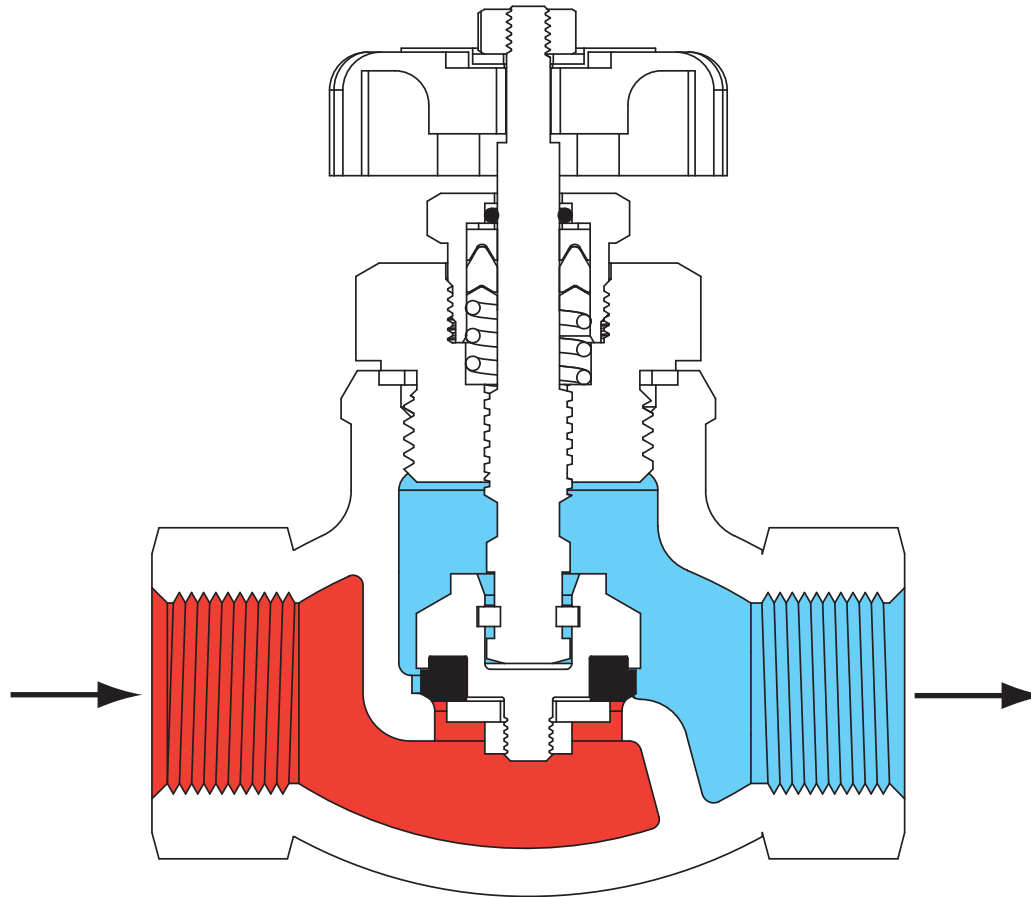

# Type N350 Globe Valve

 INLET PRESSURE  
 OUTLET PRESSURE