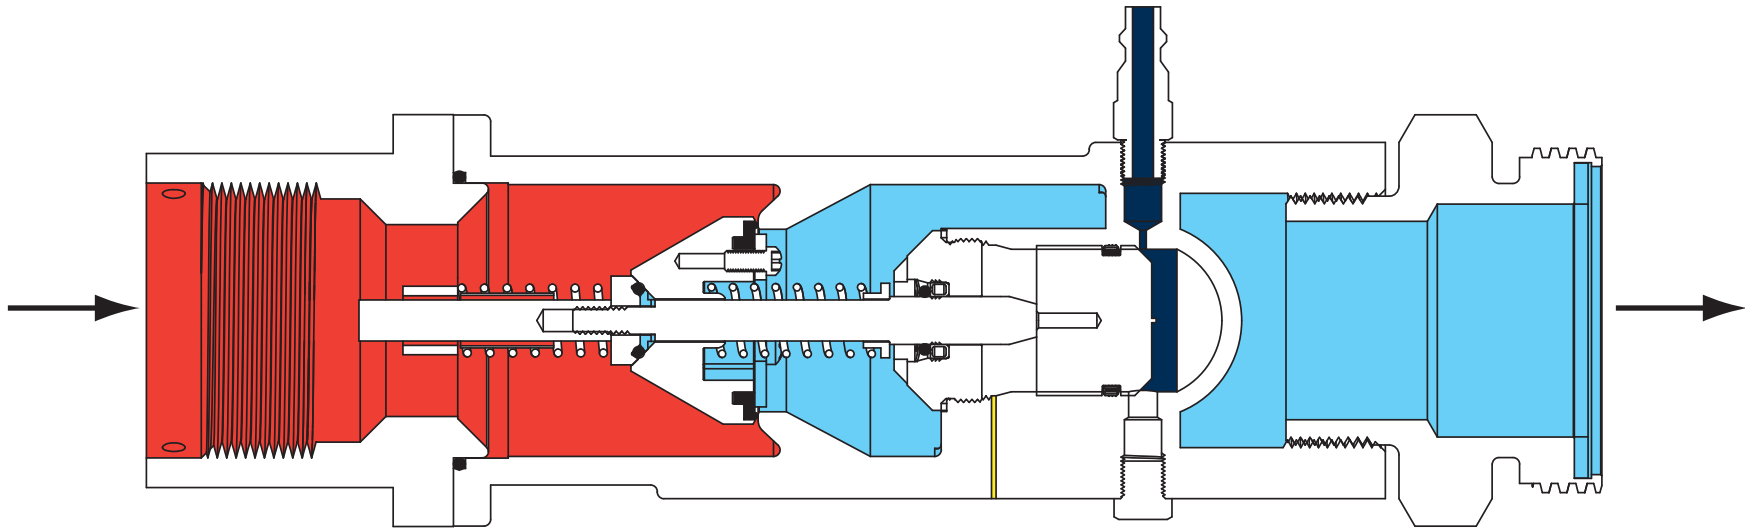

# Type N562 Emergency Shutoff Valve

- INLET PRESSURE
- OUTLET PRESSURE
- ATMOSPHERIC PRESSURE
- ACTUATOR PRESSURE