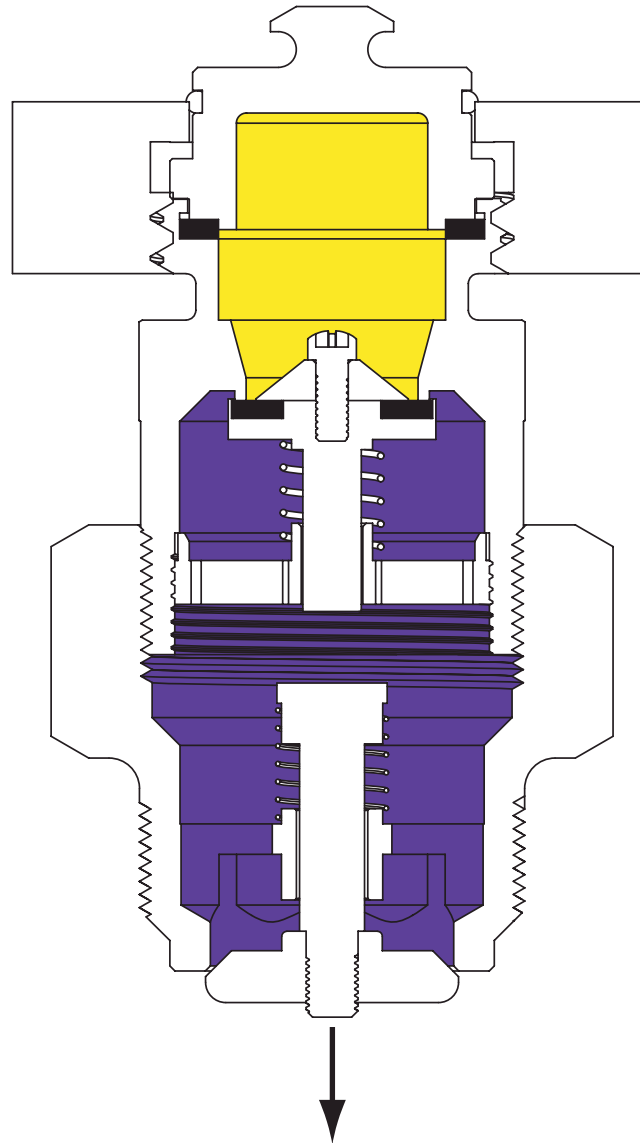

Type D140 or D141 Large Filler Valve

 ATMOSPHERIC PRESSURE
 TANK PRESSURE