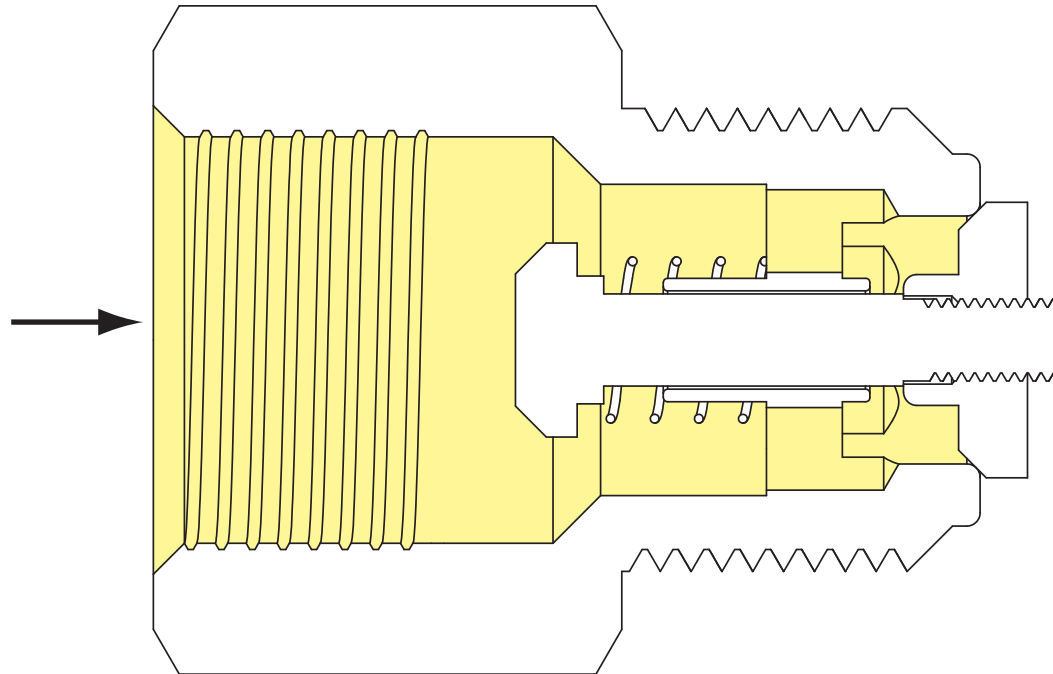

Type G100 Check Valve

 PUMP PRESSURE