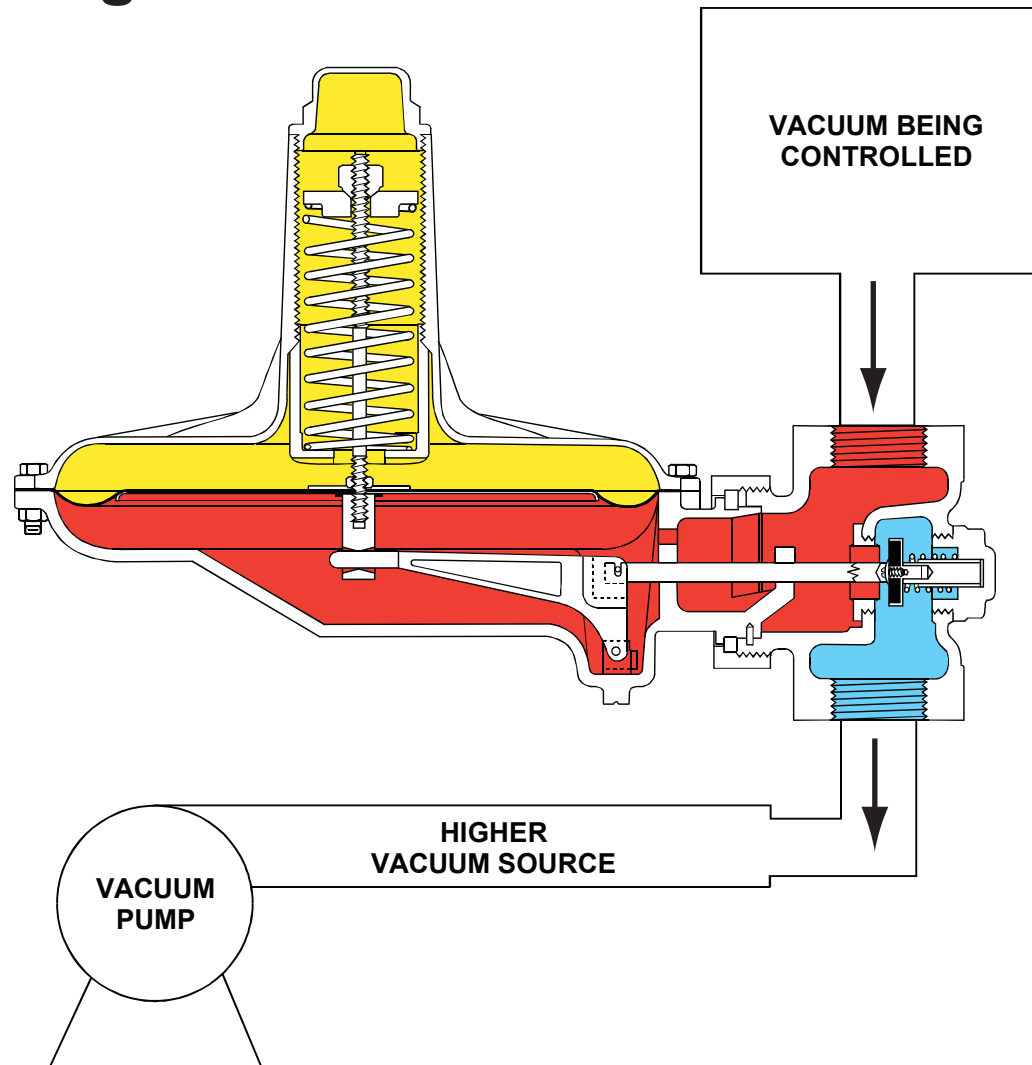

# Y696VR Vacuum Regulator

- INLET PRESSURE
- OUTLET PRESSURE
- ATMOSPHERIC PRESSURE

B2580